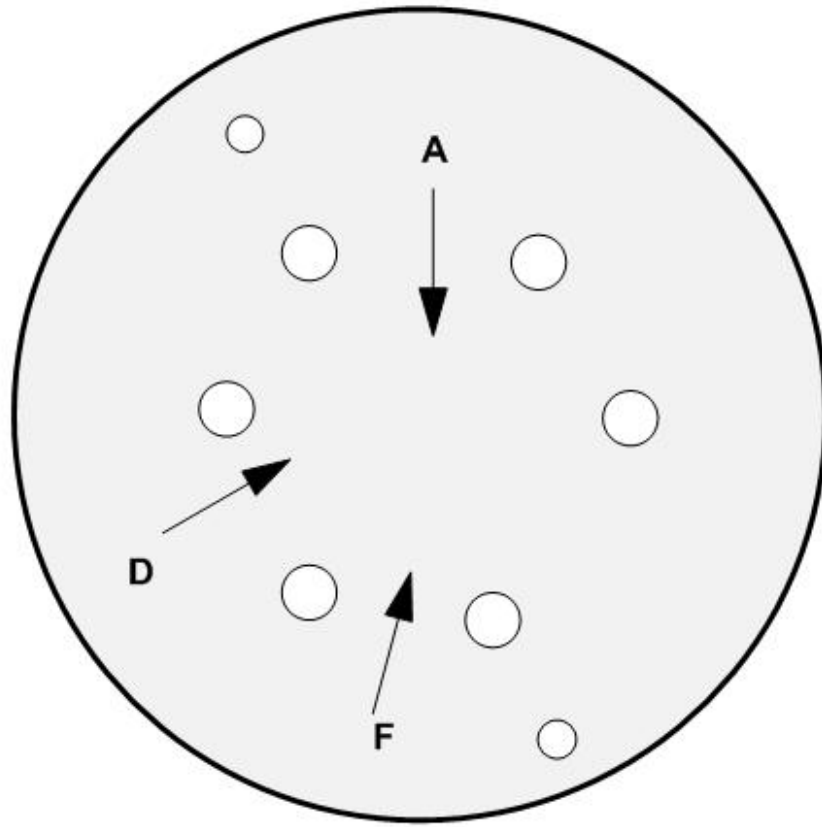

CAI-A 2012 LIPICA

Maraton Competition

Phase E 7500 m

Knock down 3

In / Out

Einfahrt /
Ausfahrt

2

Knock down 4

3

Knock down 2

4

In / Out

VIP

Knock down 5

Knock down 3

Knock down 3