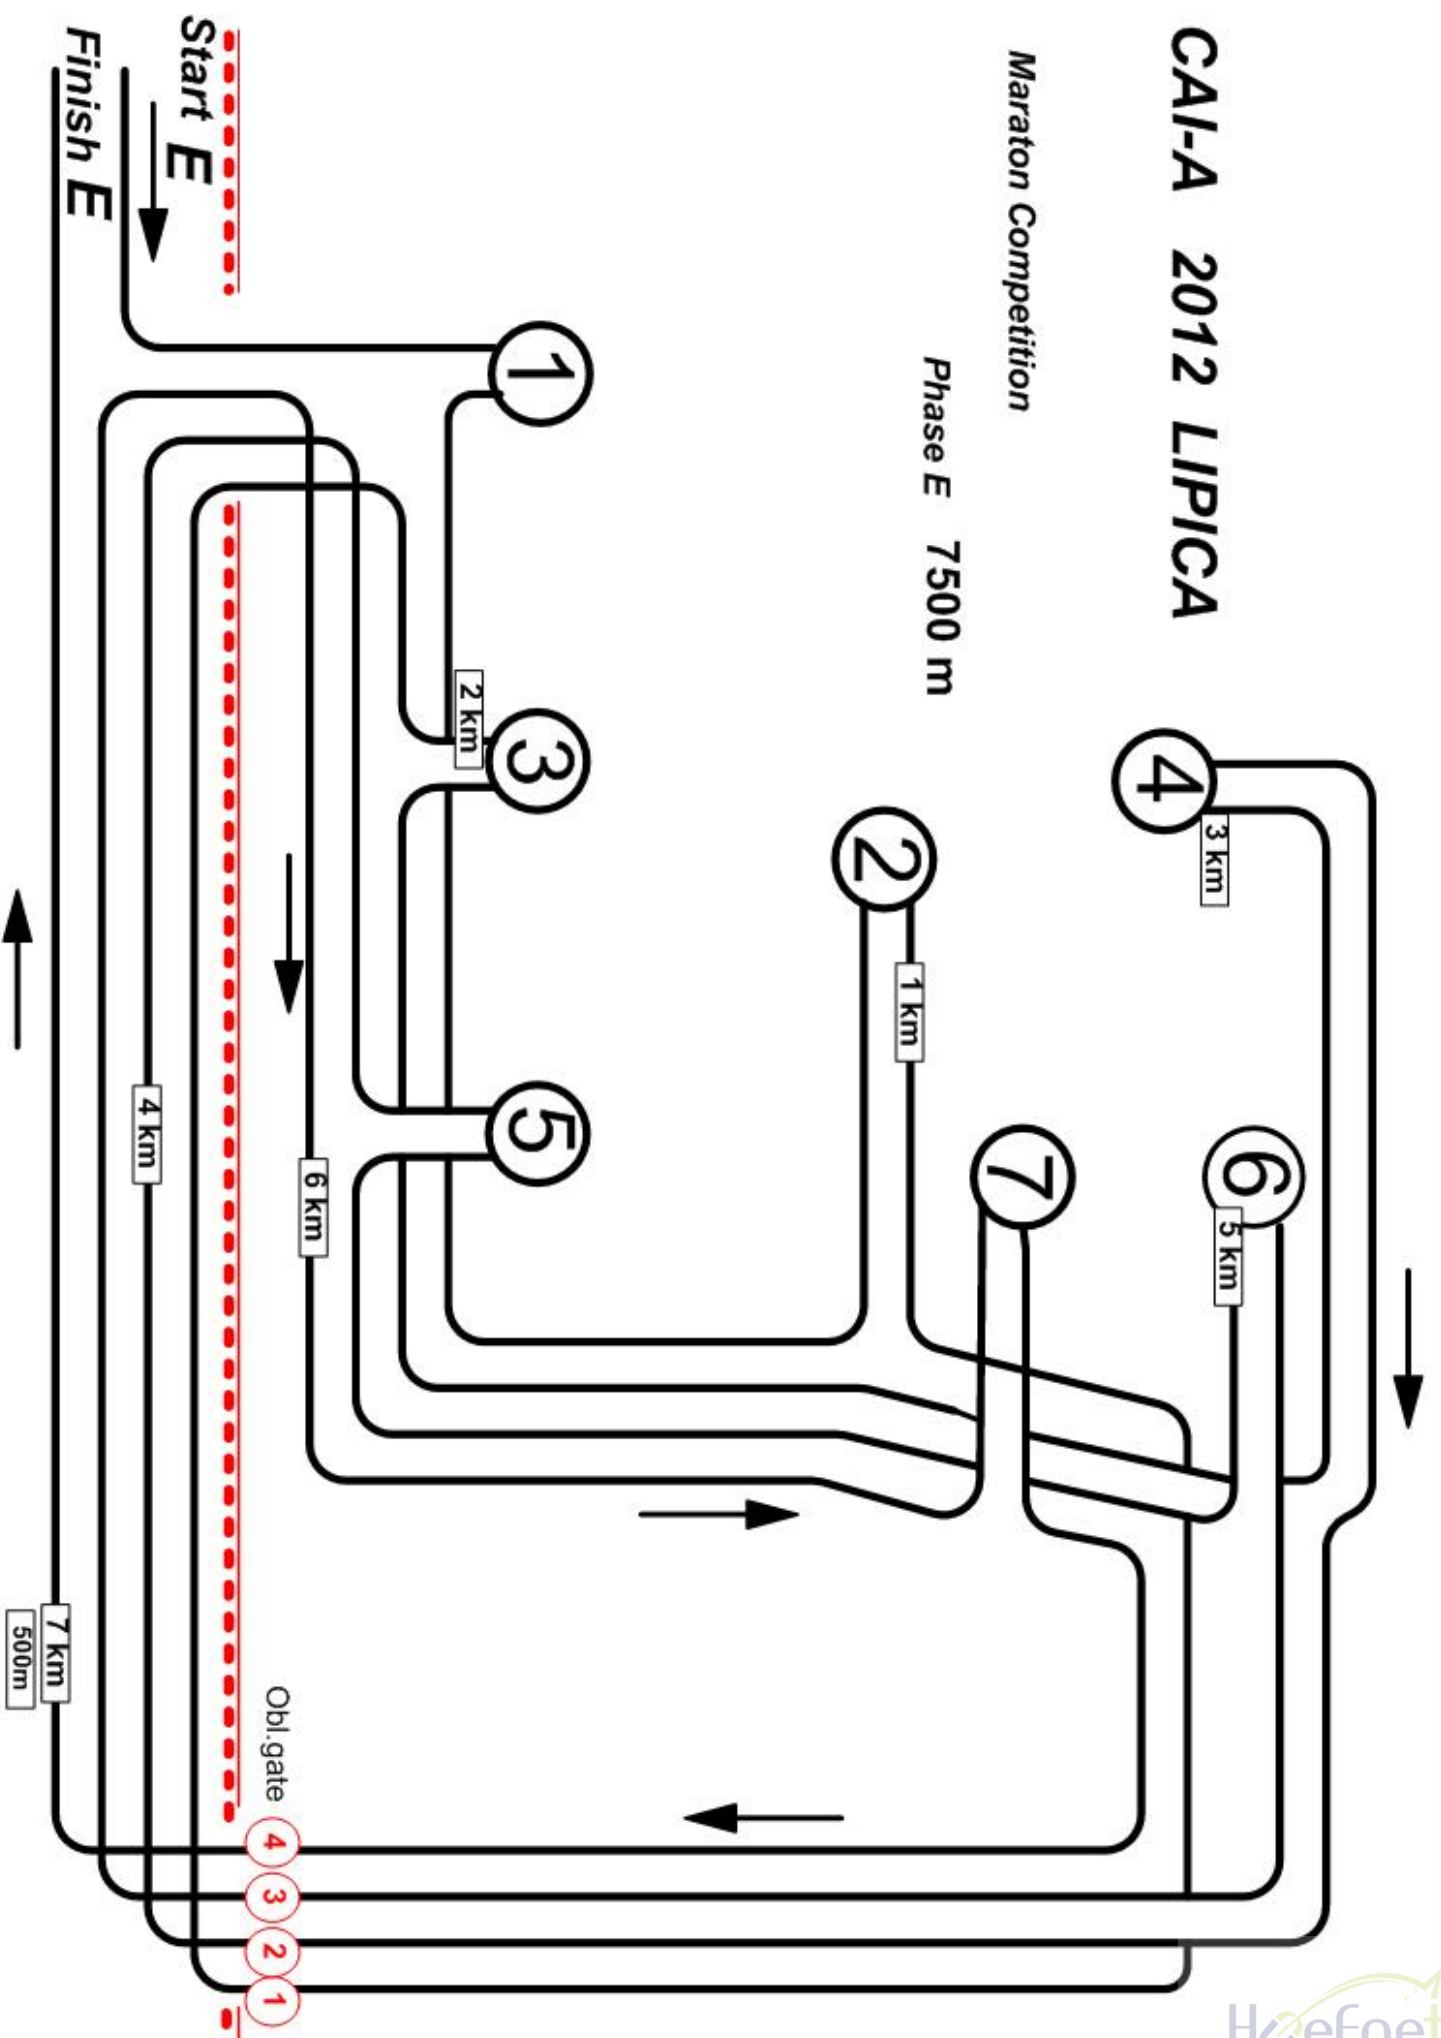

CAI-A 2012 LIPICA

Maraton Competition

Phase E 7500 m

Knock down 3

In / Out

Einfahrt /
Ausfahrt

2

Knock down 4

3

Knock down 2

4

In / Out

VIP

Knock down 5

Knock down 3

Knock down 3