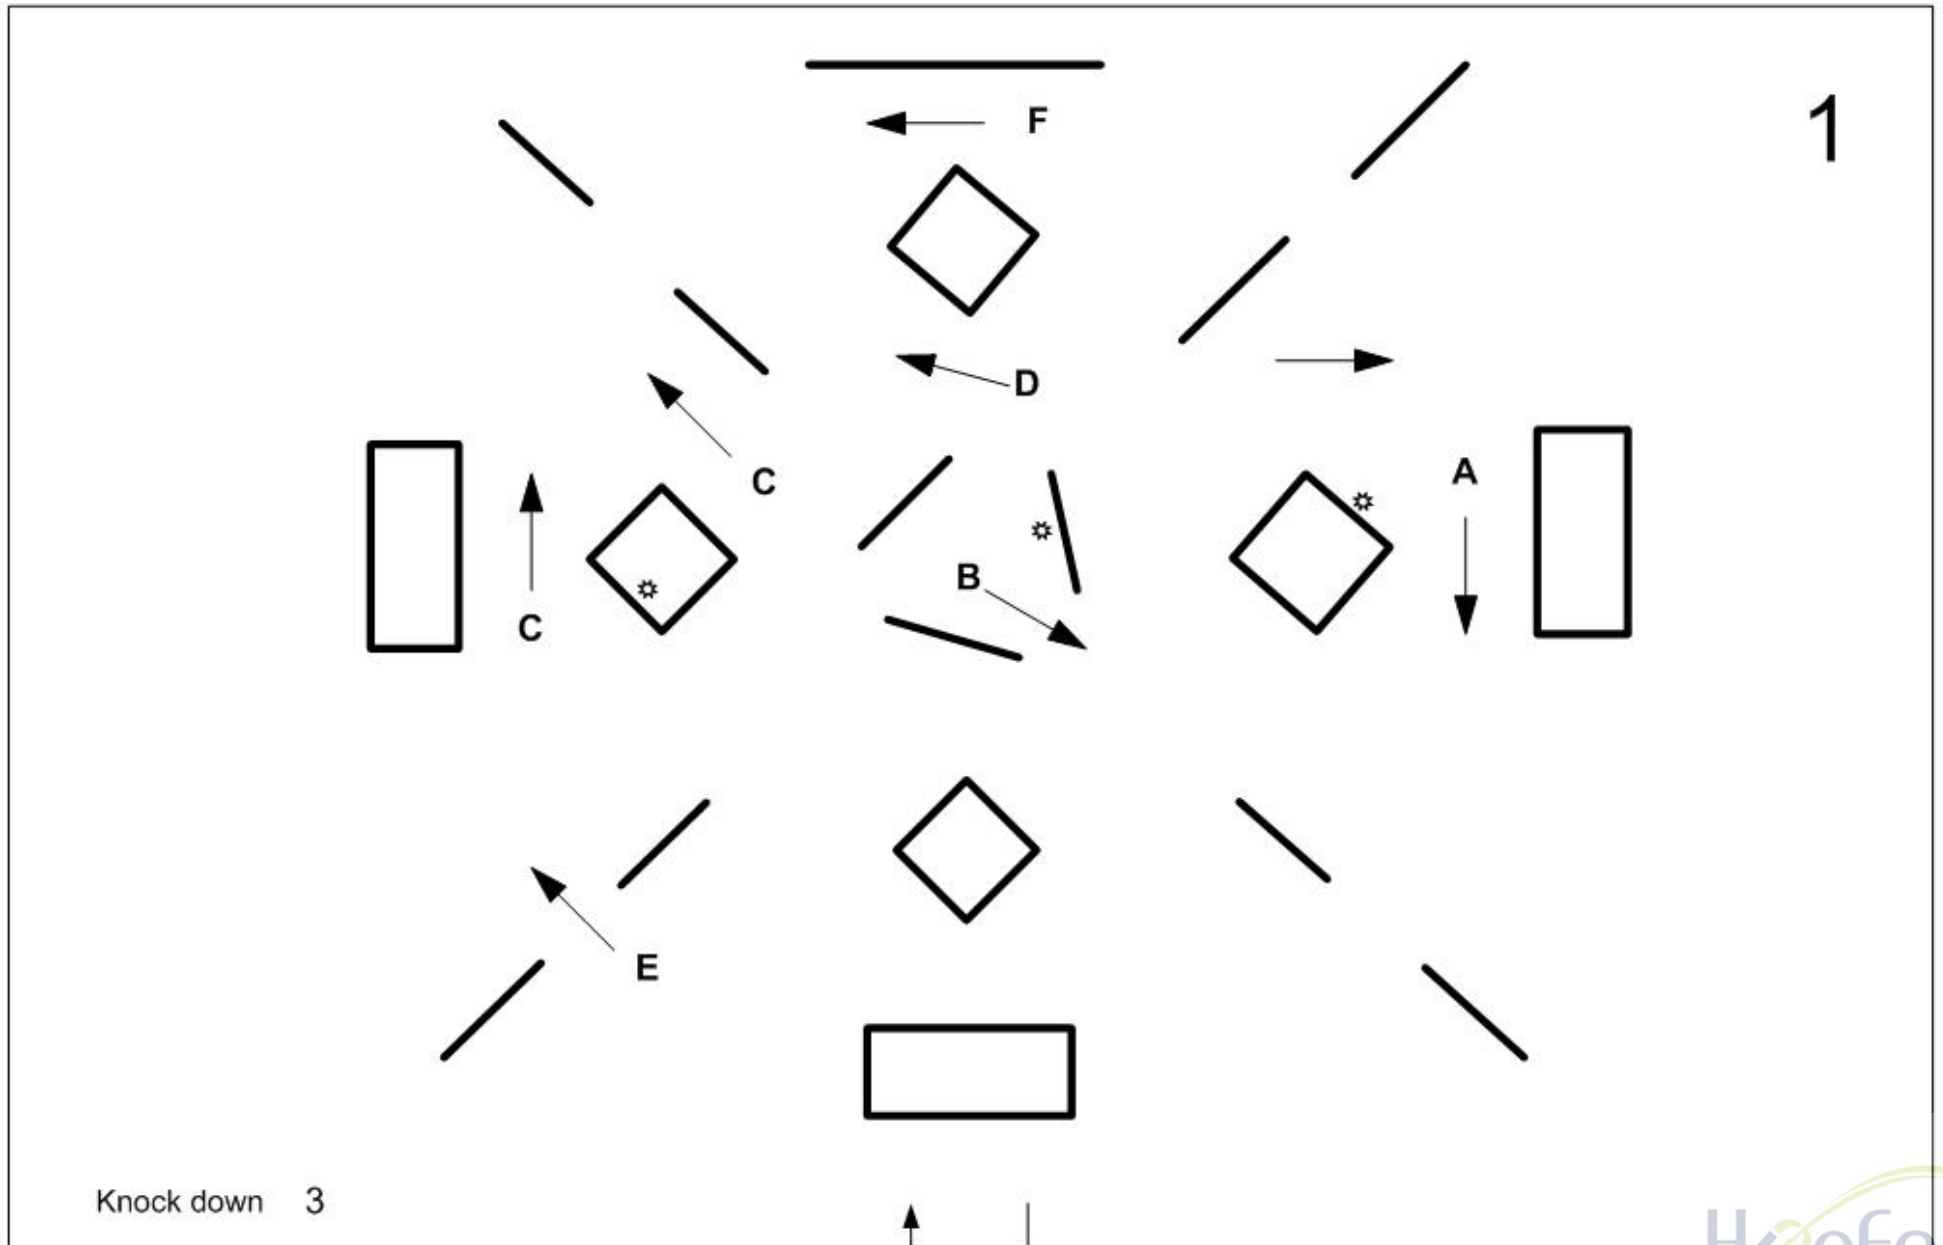

CAI-A 2012 LIPICA

Maraton Competition

Phase E 7500 m

Knock down 3

In / Out

Einfahrt /
Ausfahrt

2

Knock down 4

3

Knock down 2

4

In / Out

VIP

Knock down 5

Knock down 3

Knock down 3