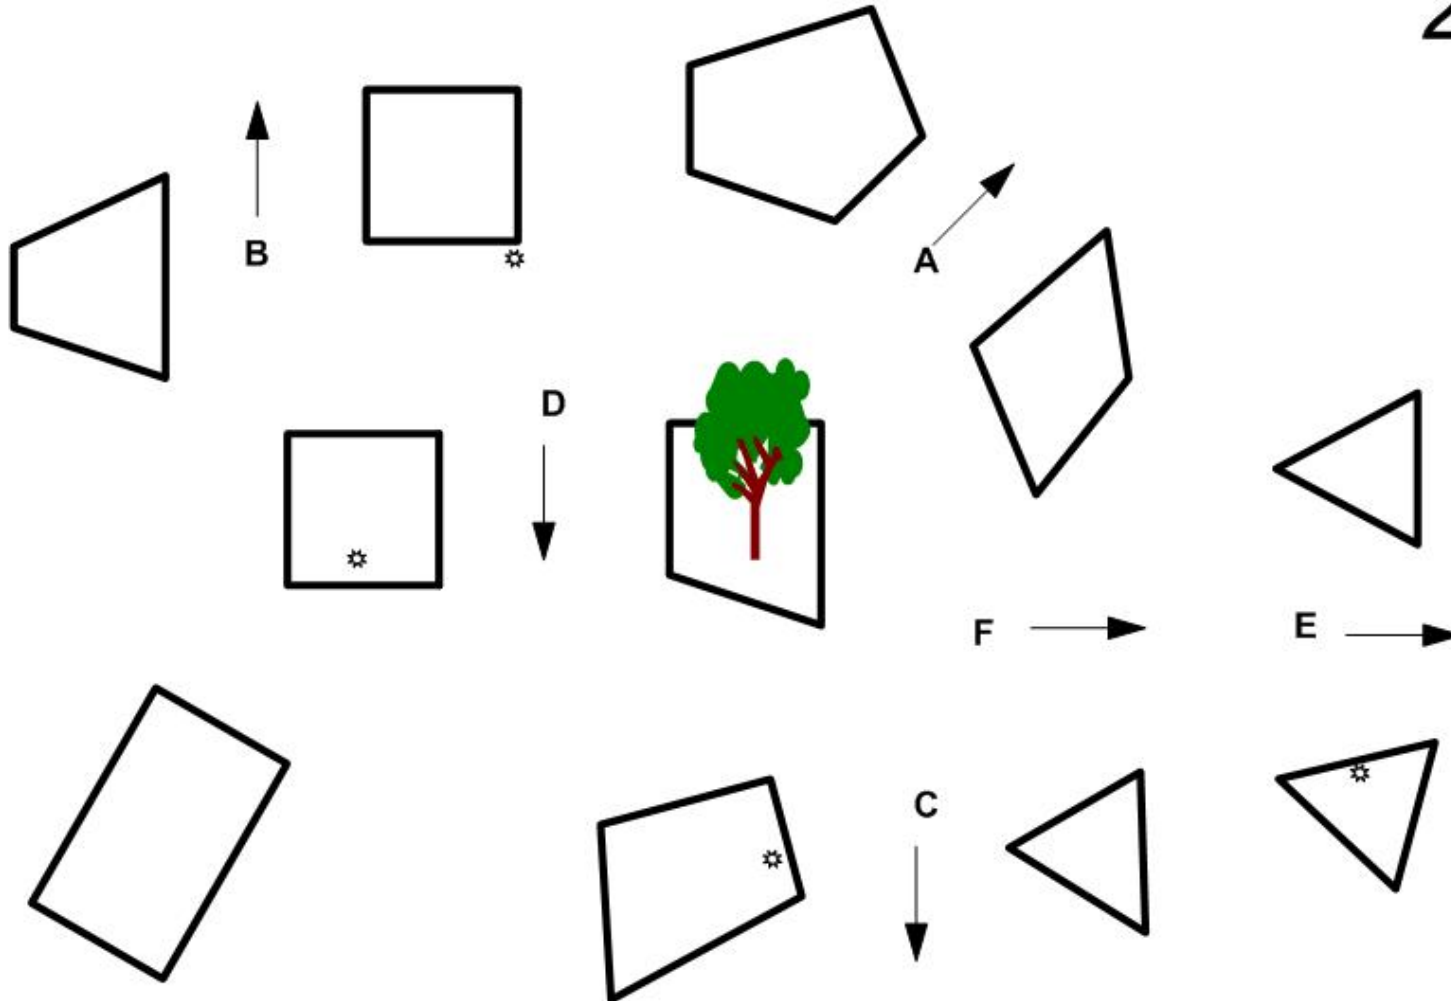

CAI-A 2012 LIPICA

Maraton Competition

Phase E 7500 m

Knock down 3

In / Out

Einfahrt /
Ausfahrt

2

Knock down 4

3

Knock down 2

4

In / Out

VIP

Knock down 5

Knock down 3

Knock down 3