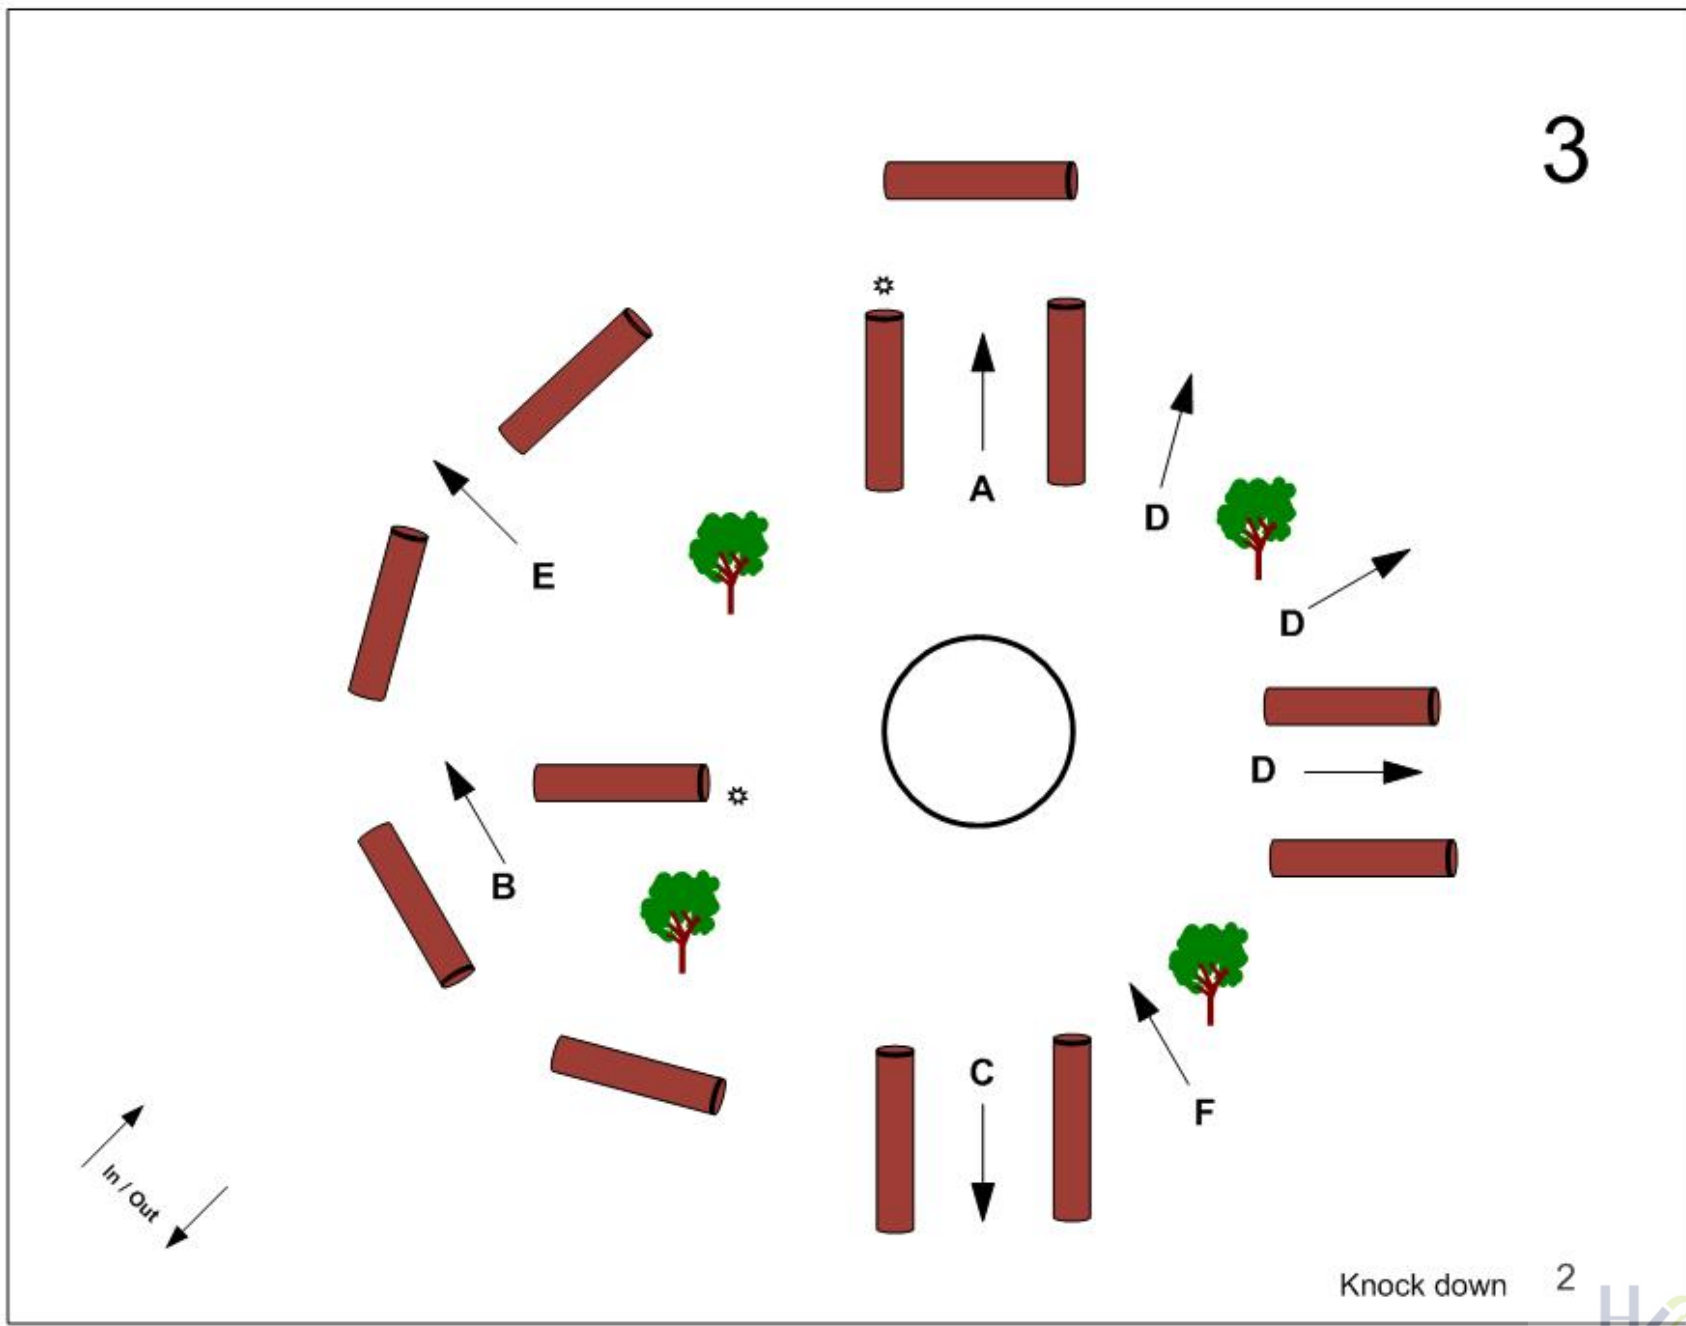

CAI-A 2012 LIPICA

Maraton Competition

Phase E 7500 m

Knock down 3

In / Out

Einfahrt /
Ausfahrt

2

Knock down 4

3

Knock down 2

4

In / Out

VIP

Knock down 5

Knock down 3

Knock down 3