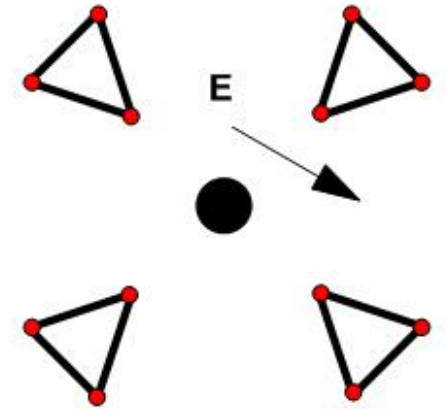

CAI-A 2012 LIPICA

Maraton Competition

Phase E 7500 m

Knock down 3

In / Out

Einfahrt /
Ausfahrt

2

Knock down 4

3

Knock down 2

4

In / Out

VIP

Knock down 5

Knock down 3

Knock down 3